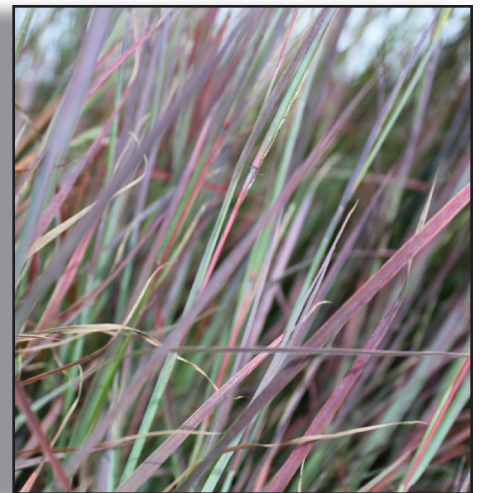

**BOUNTIFUL
FARMS**

ORNAMENTAL GRASSES

AVAILABLE IN A VIGOROUS #3 SIZE

Bouteloua g. Blonde Ambition

This unique grass has horizontal chartreuse flowers that are held upright on stiff stalks. Blond seed heads remain on the plant through winter.

Carex m. Ice Dance

Deep green blades are edged with creamy white. Spreads by rhizomes to form a carpet, but not to the point of invasion. Foliage is evergreen.

Helicotrichon sempervirens

Spectacular silver-blue blades are accented with fluffy light brown terminal panicles. Forms spiky, mounding clumps.

Miscanthus s. Gold Bar

Each spiky leaf is banded horizontally with bright gold on this symmetrical plant. Bold, burgundy plumes in fall.

Panicum v. Cape Breeze

Upright habit, compact size, and early flowering. Green panicles form late summer into winter. Drought, wildlife, and salt tolerant once established.

Schizachyrium s. Standing Ovation

A vigorous, sturdy, and colorful ornamental grass. The thick stems start out steely blue with hints of purples and pinks. Fabulous fall color.

17280 Boones Ferry Rd NE Woodburn OR 97071